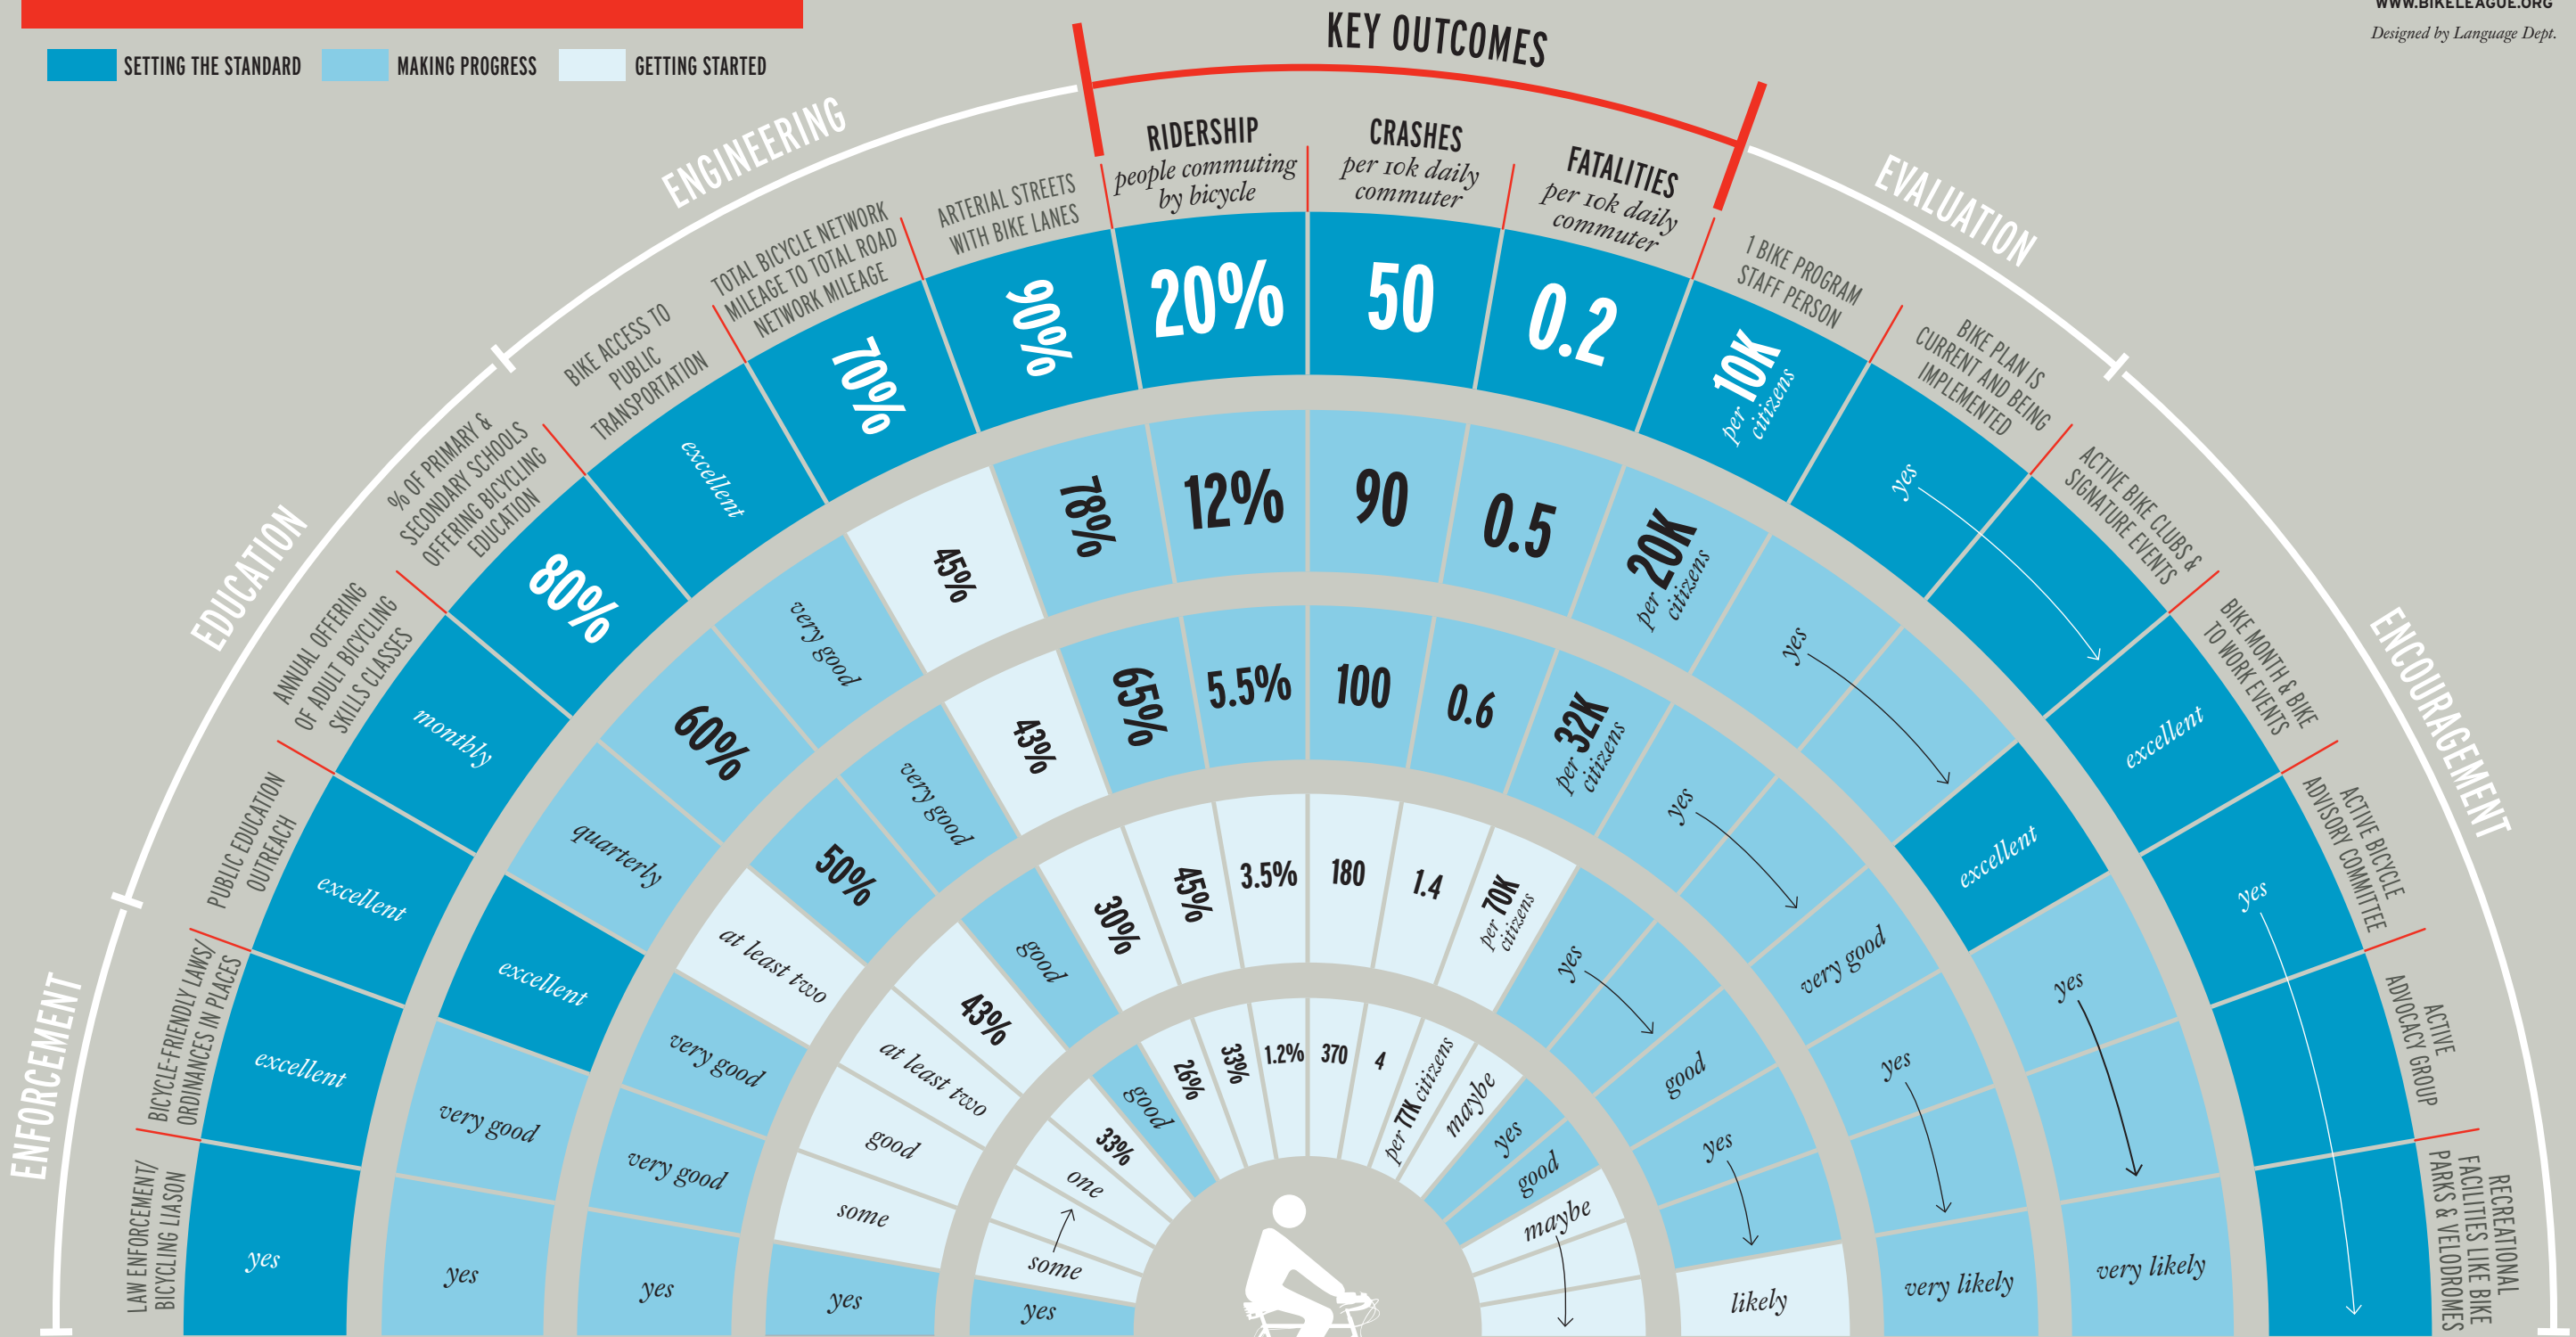

# THE BUILDING BLOCKS OF A BICYCLE FRIENDLY COMMUNITY

produced by  
**THE LEAGUE**  
 OF AMERICAN BICYCLISTS  
 WWW.BIKELEAGUE.ORG  
 Designed by Language Dept.

**DIAMOND** | **PLATINUM** | **GOLD** | **SILVER** | **BRONZE**

There's no single route to becoming a Bicycle Friendly Community. In fact, the beauty of the BFC program is the recognition that no two communities are the same and each can capitalize on its own unique strengths to make biking better. But, over the past decade, we've pored through nearly 600 applications and identified the key benchmarks that define the BFC award levels. Here's a glimpse at the average performance of the BFCs in important categories, like ridership, safety and education.